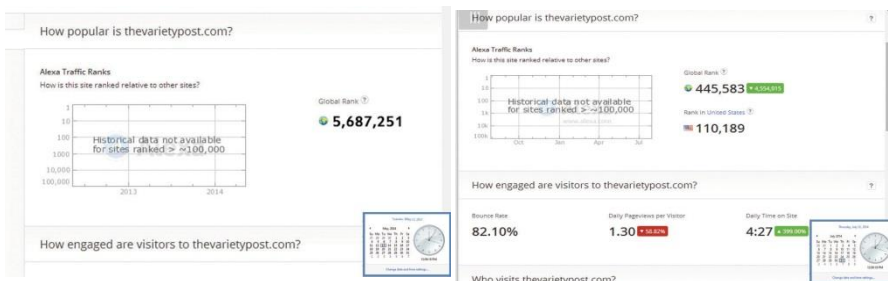

“
...Since implementing the SMASH Booster Bar, we have experienced a remarkable upward trend with our global rankings & search engine page placement. We've gone from 5.6 million to 445,583 in popularity...all in just over 2 months...This means we are reaching readers at accelerated rates...The results have been extraordinary.”

~Gary Morris, Editor-in-Chief - The Varsity Post

Contact us TODAY to Learn More >>>