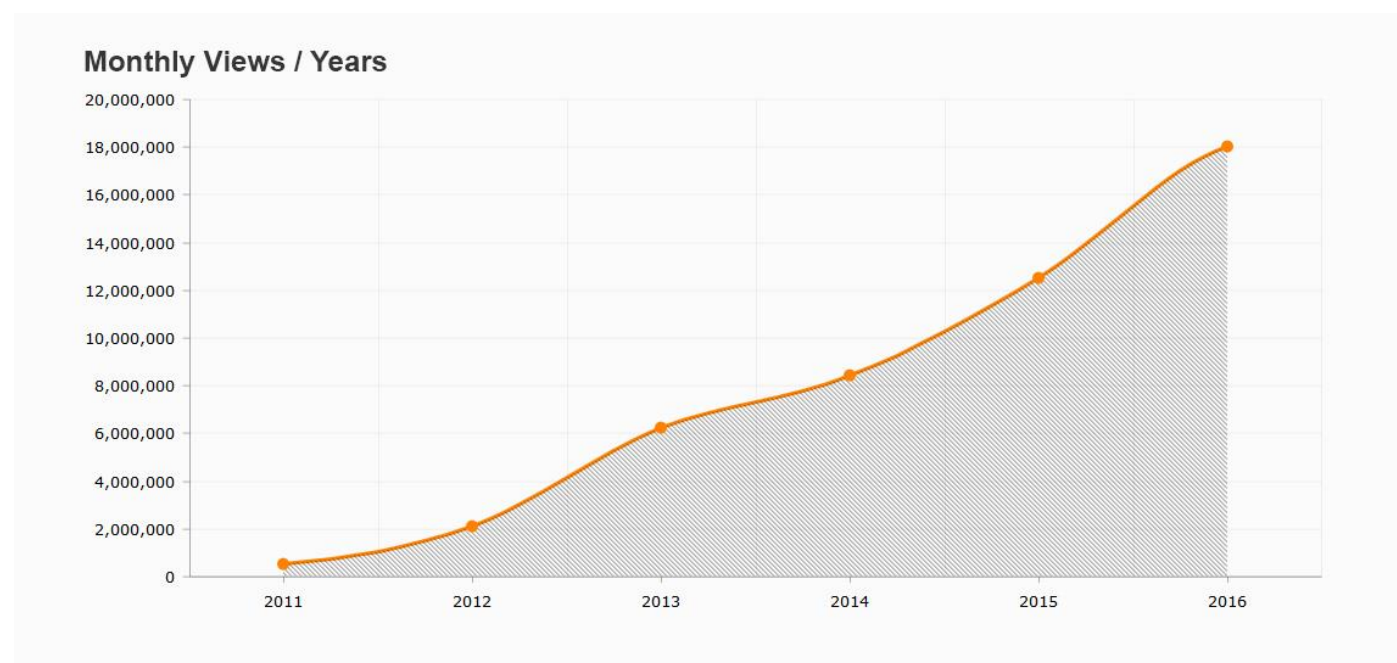

The SkylineWebcams' World

SkylineWebcams is a tourism portal reaching 18 million hits per month. We are present in 30 countries with more than 350 webcams placed in some of the world's most beautiful tourist destinations.

The following graphic illustrates the growth of the Skylinewebcams.com portal over the course of time:

Our team cooperates with a vast quantity of professional tour operators and prestigious TV channels (Italian and International) which use our live images in order to share destinations with a larger public.

Our portal is an important marketing tool that allows our partners to increase the volume of bookings and sales thanks to the booming interest of a growing audience from all over the world.